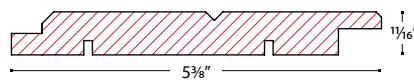

QUICK SOFFIT