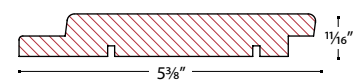

DOUBLE RHOMBUS