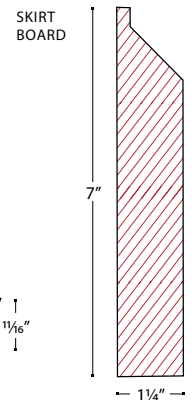

Trim Specifications

TRIM DIMENSIONS (RANDOM LENGTHS)

NOMINAL	ACTUAL
2 x 4	1 1/4" x 3 3/8"
2 x 5	1 1/4" x 4 1/4"
2 x 6	1 1/4" x 5 3/8"
2 x 8	1 1/4" x 7"
2 x 10	1 1/4" x 9"
2 x 12	1 1/4" x 11 1/4"

NOMINAL	ACTUAL
1 x 2	1 1/16" x 1 5/8"
1 x 3	1 1/16" x 2 1/2"
1 x 4	1 1/16" x 3 3/8"
1 x 5	1 1/16" x 4 3/4"
1 x 6	1 1/16" x 5 3/8"
1 x 8	1 1/16" x 7"
1 x 10	1 1/16" x 9"
1 x 12	1 1/16" x 11 1/4"

TRIM PROFILES

QUICK CORNER

INSIDE CORNER

ONE PIECE CORNER

SKIRT BOARD

SILL TRIM

DRIP CAP/CROWN

RHOMBUS - BATTEN

QUICK SOFFIT

CENTER V

VENTED

DOUBLE RHOMBUS

EURO CHANNEL