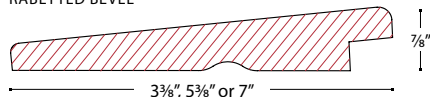

Siding Specifications

RABBETTED BEVEL