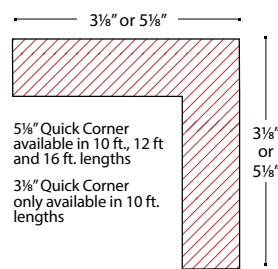

TRIM PROFILES

QUICK CORNER