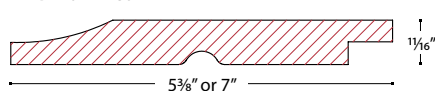

Siding Specifications

RABBETTED BEVEL

CHANNEL

DOUBLE RHOMBUS

TRADITIONAL COVE

BOARD & BATTEN

EURO CHANNEL

TRADITIONAL V JOINT