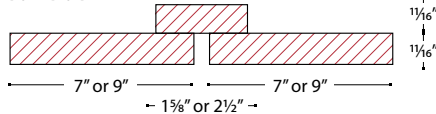

Siding Specifications

RABBETTED BEVEL

CHANNEL

DOUBLE RHOMBUS

TRADITIONAL COVE

BOARD & BATTEN

EURO CHANNEL

TRADITIONAL V JOINT