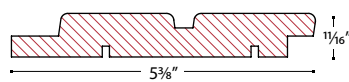

Trim Specifications

TRIM DIMENSIONS (RANDOM LENGTHS)

NOMINAL	ACTUAL
2 x 4	1 1/4" x 3 3/8"
2 x 5	1 1/4" x 4 1/4"
2 x 6	1 1/4" x 5 3/8"
2 x 8	1 1/4" x 7"
2 x 10	1 1/4" x 9"
2 x 12	1 1/4" x 11 1/4"

NOMINAL	ACTUAL
1 x 2	1 1/16" x 1 5/8"
1 x 3	1 1/16" x 2 1/2"
1 x 4	1 1/16" x 3 3/8"
1 x 5	1 1/16" x 4 3/4"
1 x 6	1 1/16" x 5 3/8"
1 x 8	1 1/16" x 7"
1 x 10	1 1/16" x 9"
1 x 12	1 1/16" x 11 1/4"

TRIM PROFILES

QUICK CORNER

INSIDE CORNER

ONE PIECE CORNER

SKIRT BOARD

SILL TRIM

DRIP CAP/CROWN

RHOMBUS - BATTEN

QUICK SOFFIT

CENTER V

VENTED

DOUBLE RHOMBUS

EURO CHANNEL