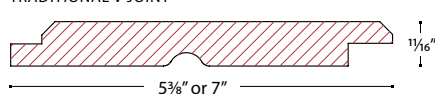

Siding Specifications

RABBETTED BEVEL

CHANNEL

DOUBLE RHOMBUS

TRADITIONAL COVE

BOARD & BATTEN

EURO CHANNEL

TRADITIONAL V JOINT