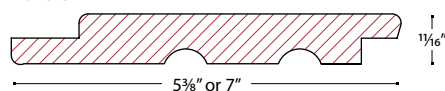

Siding Specifications

RABBETTED BEVEL

CHANNEL

DOUBLE RHOMBUS

TRADITIONAL COVE

BOARD & BATTEN

EURO CHANNEL

TRADITIONAL V JOINT