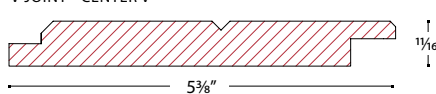

V JOINT - CENTER V