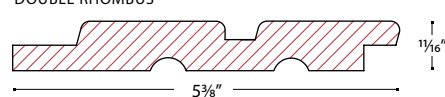

Siding Specifications

RABBETTED BEVEL

CHANNEL

DOUBLE RHOMBUS

TRADITIONAL COVE

BOARD & BATTEN

EURO CHANNEL

TRADITIONAL V JOINT